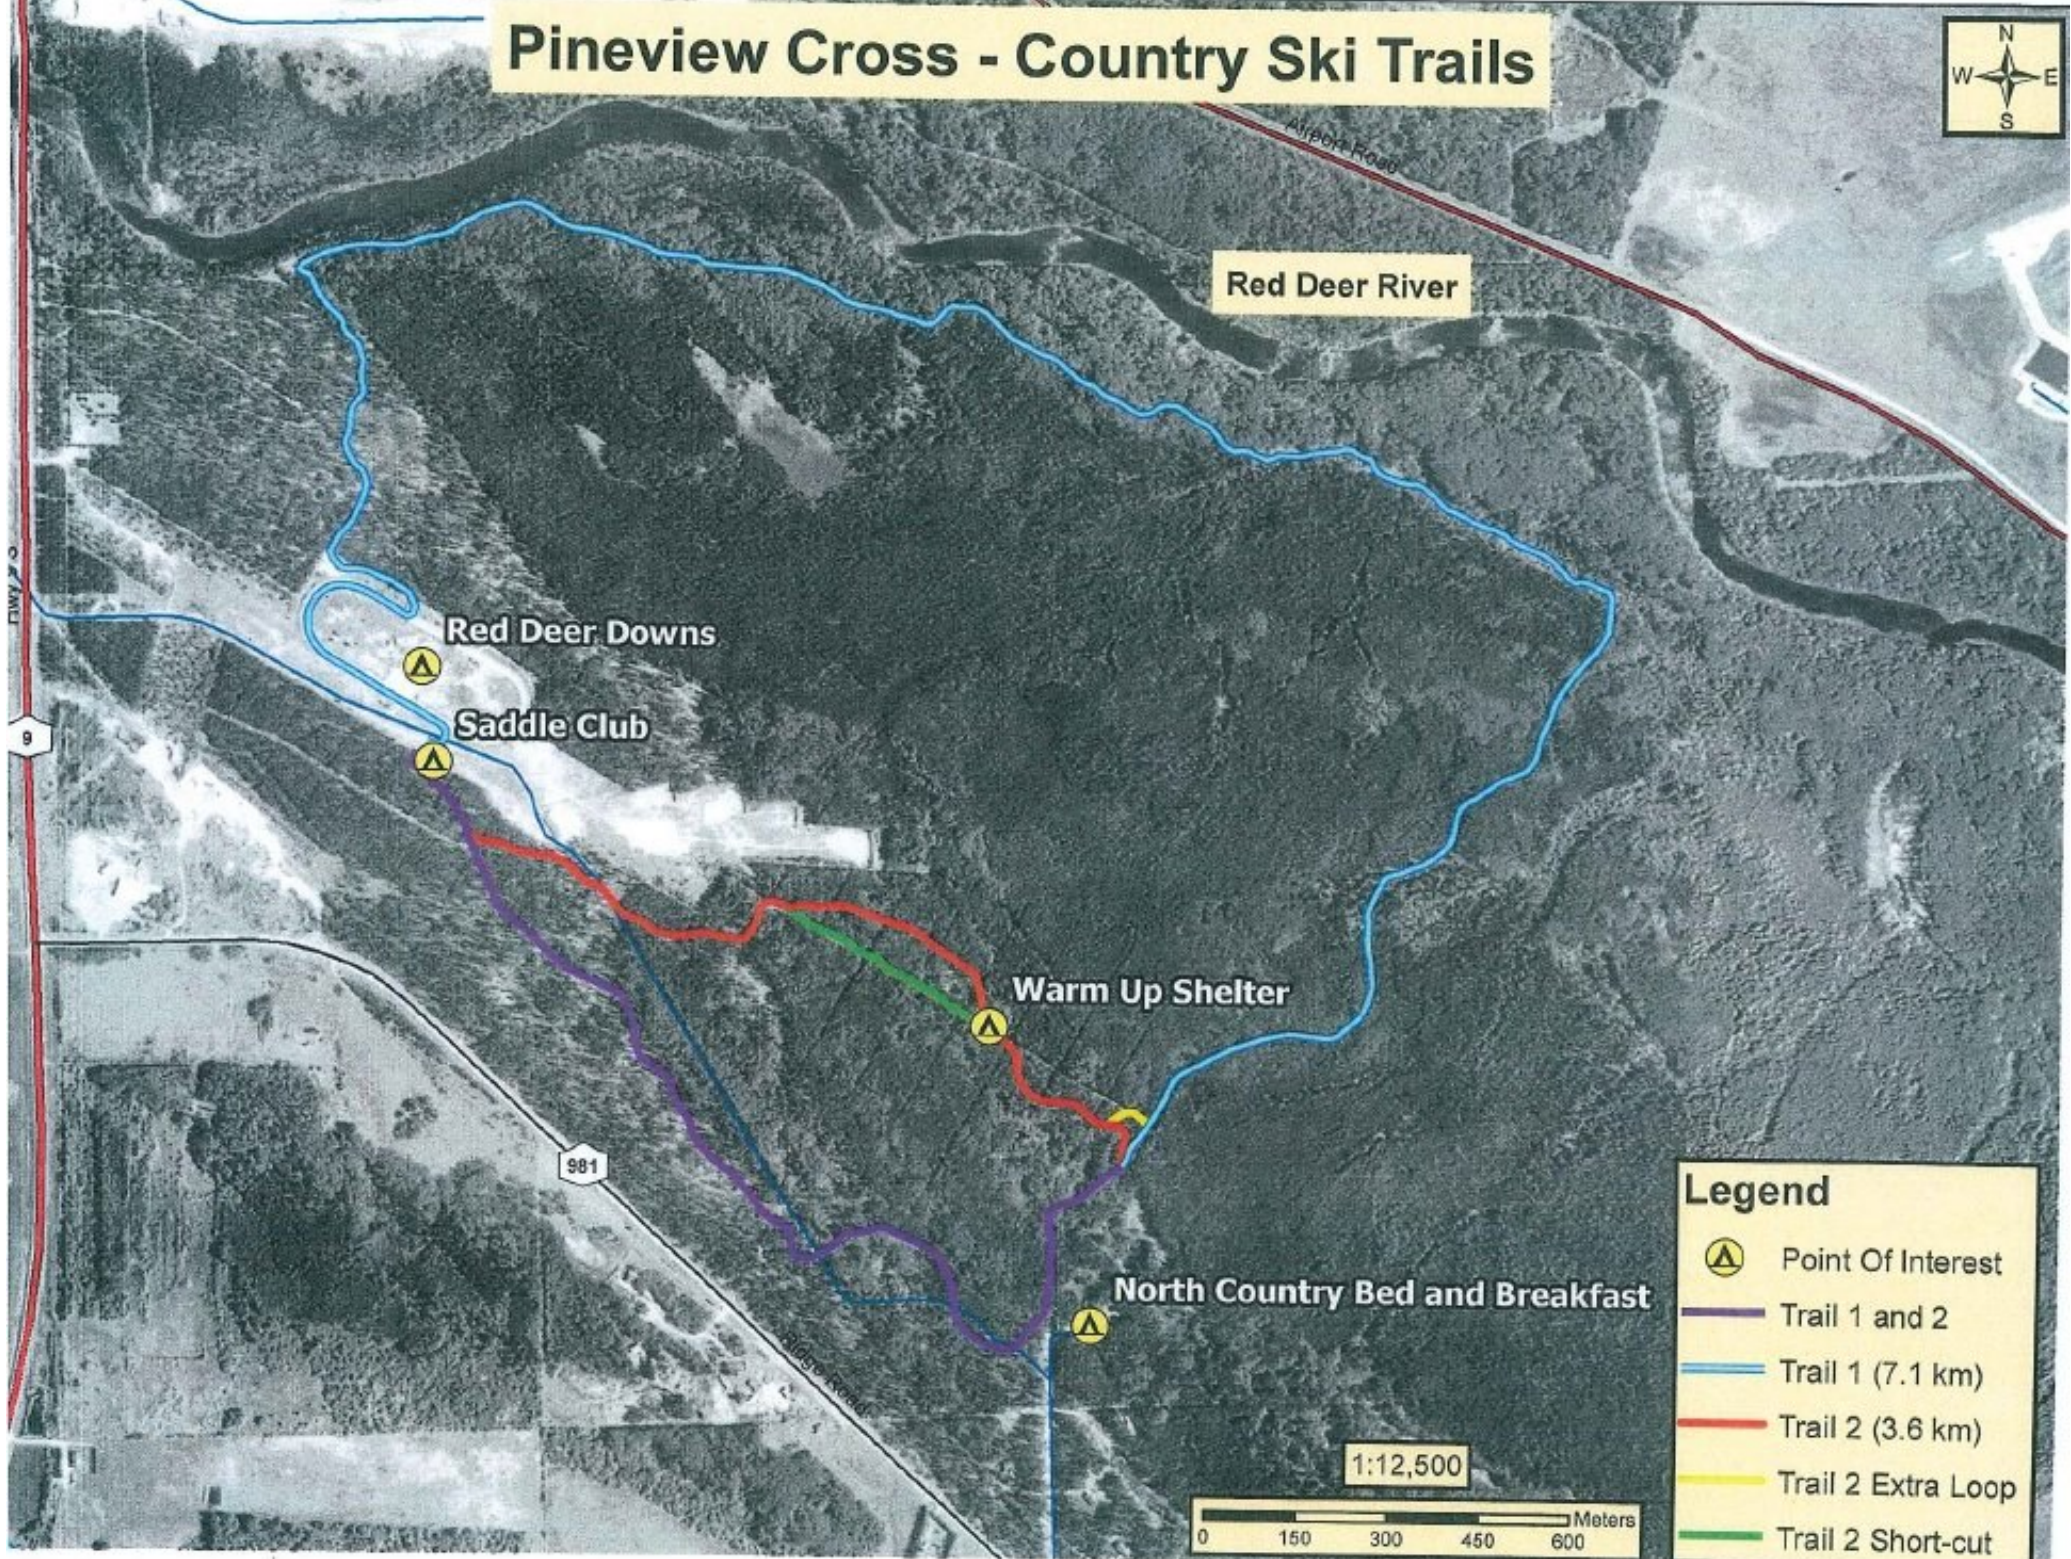

Pineview Cross - Country Ski Trails

Red Deer River

Red Deer Downs

Saddle Club

Warm Up Shelter

North Country Bed and Breakfast

Legend

- Point Of Interest
- Trail 1 and 2
- Trail 1 (7.1 km)
- Trail 2 (3.6 km)
- Trail 2 Extra Loop
- Trail 2 Short-cut

1:12,500